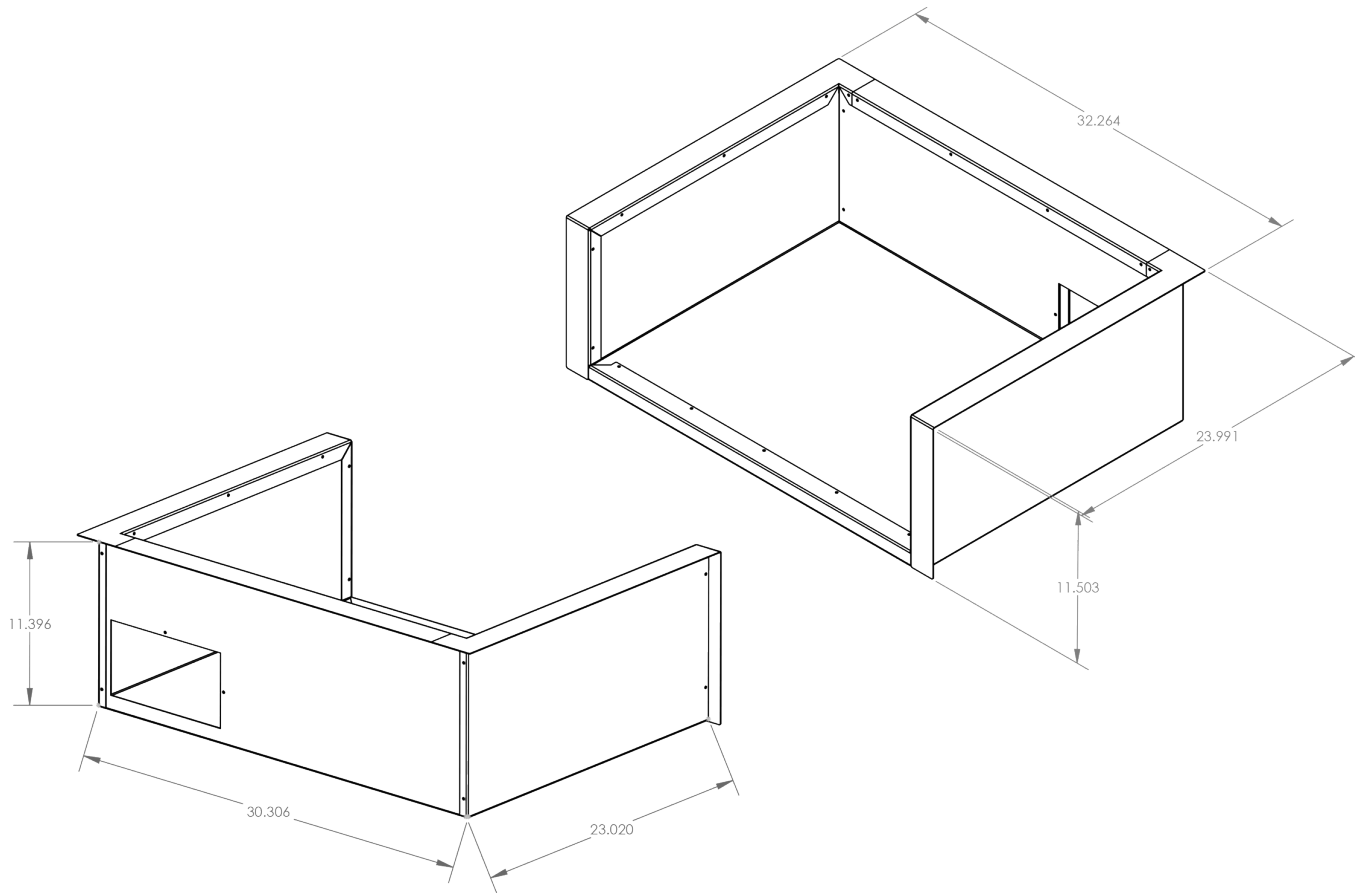

TrueFlame 30" Griddle Grill Liner

SKU: GL-TFGRID30

Recommended Cut-Out:  
30<sup>1</sup>/<sub>2</sub>" W x 11<sup>1</sup>/<sub>2</sub>" H x 23<sup>1</sup>/<sub>4</sub>" D

NOTES

---

DISCLAIMER

We recommend adding a 1/4" (.25) to the inner dimension to ensure the unit fits properly in the build out.