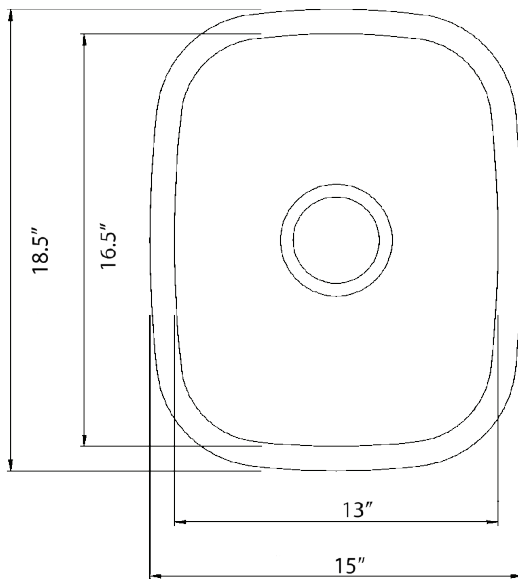

TrueFlame 19" Undermount Sink

SKU: TF-NK-19U

Recommended Cut-Out:  
17" W x 7" H x 13½" D

NOTES

---

DISCLAIMER

We recommend adding a 1/4" (.25) to the inner dimension to ensure the unit fits properly in the build out.