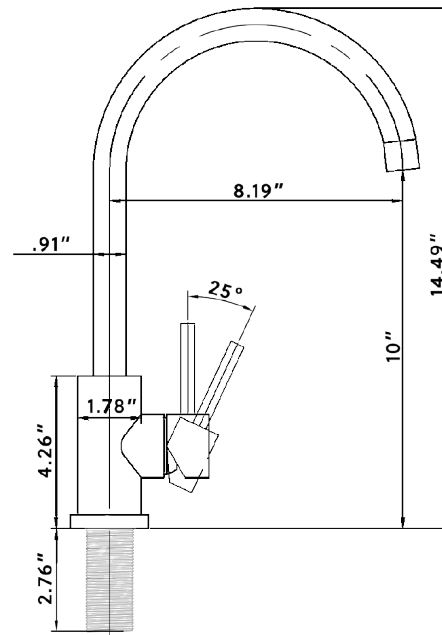

TrueFlame 19" Undermount Sink

SKU: TF-NK-19U

Recommended Cut-Out:  
17" W x 7" H x 13½" D

NOTES

---

DISCLAIMER

We recommend adding a 1/4" (.25) to the inner dimension to ensure the unit fits properly in the build out.