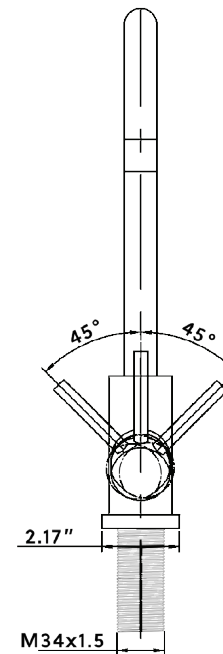

TrueFlame 19" Undermount Sink

SKU: TF-NK-19U

Recommended Cut-Out:  
17" W x 7" H x 13½" D

NOTES

---

DISCLAIMER

We recommend adding a 1/4" (.25) to the inner dimension to ensure the unit fits properly in the build out.